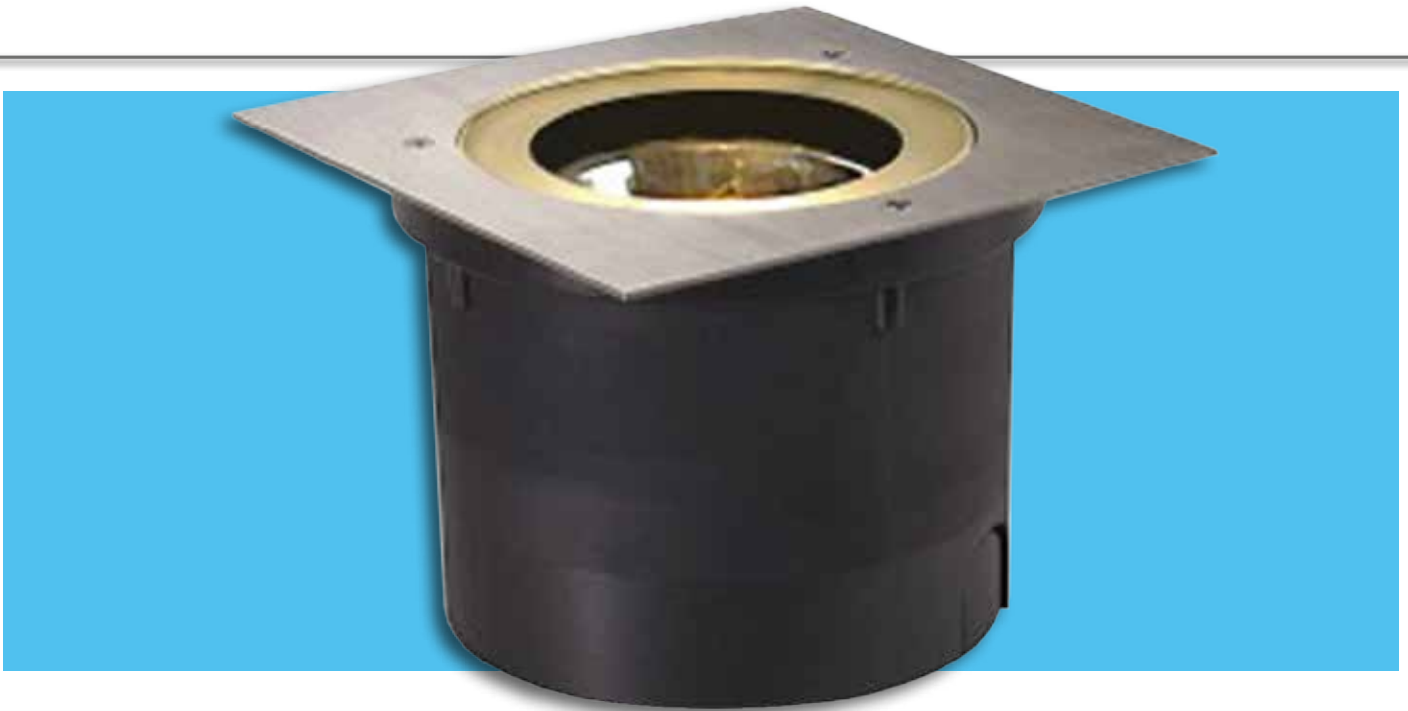

ADJUST

ADJUST

Walkable low voltage recessed ground luminaire with square stainless steel cover and partially satined glass

Catalogue References

QRB 111

Product Specification & Features

Adjustable can be rotated at 90 degrees
Aluminium /stainless steel 304
Suitable for outdoor use sealed to IP67
Conventional transformer incorporated
Mounting pot included
Maximum wattage 50 watt