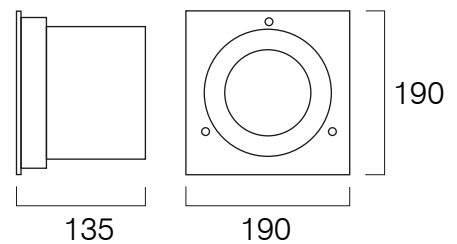

Technical Drawing

Options suffix

Various lamp wattages to suit application

EXTERIOR

egh LIGHTING