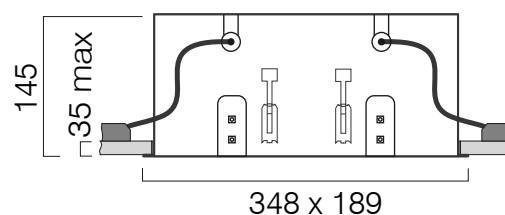

Product Specification & Features

Fully adjustable single LED framelight
 Single and triple versions available
 Medium beam multi-faceted reflector with an optical efficiency of 93%
 Paired with Tridonic talexx converter for outstanding efficacy
 Beam angle and colourway options
 Outstanding system efficacy up to 132.8lm/tcW
 Medium beam reflector supplied as standard
 Life 50,000 hours (L70)

Options

Axis 1

Axis 3

Technical Drawing

Cut Out 339 x 180

Options suffix

DSI	Dimming
DALI	Dimming
SWITCH DIM	Dimming
M3	Remote Emergency
NB	Narrow Beam
WB	Wide Beam
X	White or Black
Y	White or Black

Full accessories contact sales office