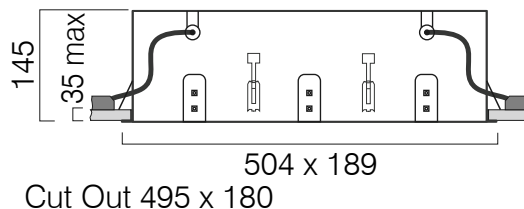

Options

Axis 1

Axis 2

Technical Drawing

Options suffix

DSI	Dimming
DALI	Dimming
SWITCH DIM	Dimming
M3	Remote Emergency
NB	Narrow Beam
WB	Wide Beam
X	White or Black
Y	White or Black

Full accessories contact sales office