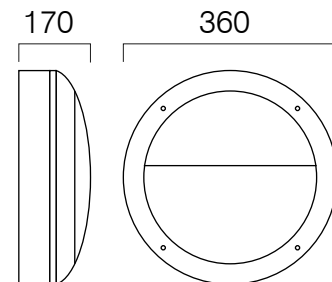

Technical Drawing

Options suffix

W	White finish
B	Black finish
A	Aluminium finish

EXTERIOR

egh LIGHTING