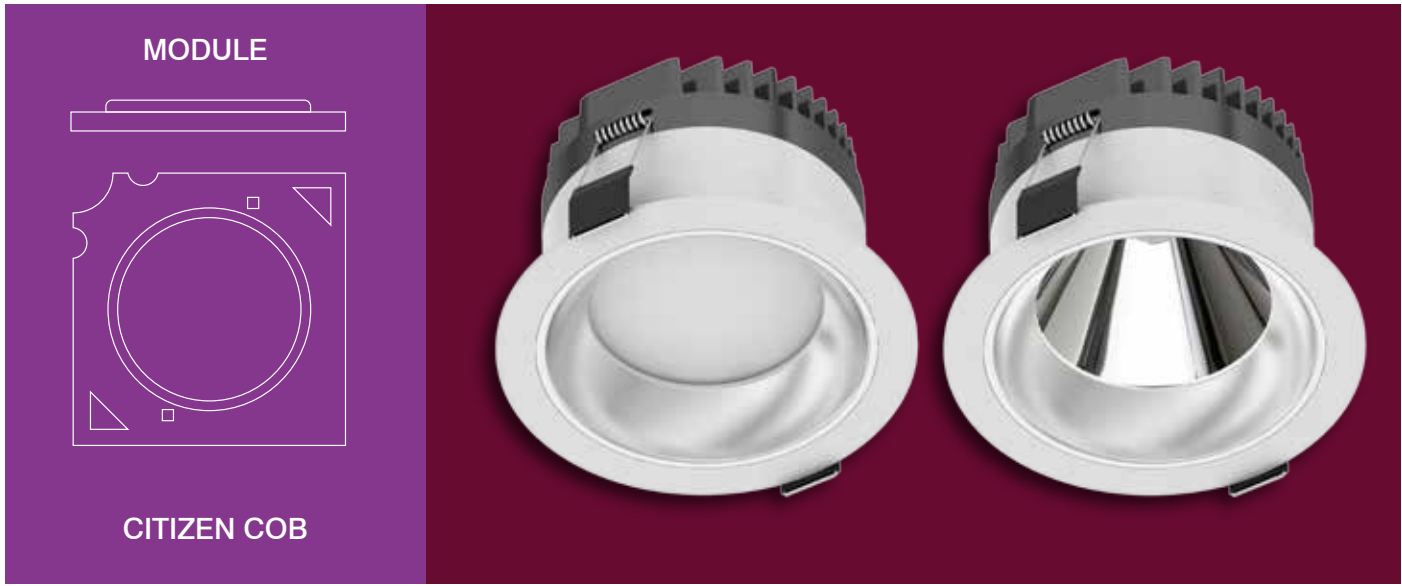

SOLSTICE LED

SOLSTICE LED

The Solstice LED downlighters are a competitive range of LED downlighters incorporating Citizen COB LED light engine technology with a choice of lumen outputs available.

Catalogue References

SOL5R 13/1100lm/C83	SOL5R 13/1100lm/C84
SOL5R 18/1500lm/C83	SOL5R 18/1500lm/C84
SOL6R 18/1500lm/C83	SOL6R 18/1500lm/C84
SOL6R 26/2500lm/C83	SOL6R 26/2500lm/C84
SOL8R 26/2500lm/C83	SOL8R 26/2500lm/C84
SOL8R 38/3400lm/C83	SOL8R 38/3400lm/C84

Product Specification & Features

Thermally engineered heat sink offers a cooler running operation
 Clear or opal diffuser option
 Easy to install with unique fixing arrangement
 High grade optical diffuser provides uniform light
 Silver reflector as standard black and white also available