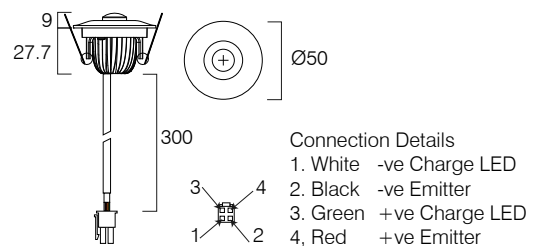

STARPOINT LED 3 WATT (OAL)

STARPOINT LED 3 WATT (OAL)

3 hour non maintained LED emergency downlight with remote driver, charger and ni-cad battery cells.
Special LED optic designed for open areas.

Catalogue References

STP LED 3W OAL

Product Specification & Features

3 hour emergency supply
Completely pre-wired with irreversible plug/socket connections
Pass through 40mm cut-out

Spacing Table

Mounting Height	To Wall		Between Fittings	
	0.5	1.0	0.5	1.0
2.5	3.9	3.6	8.2	7.6
3.0	4.5	4.1	9.4	8.7
4.0	5.5	4.8	11.8	10.9
5.0	6.4	5.0	14.0	12.6
6.0	6.9	3.1	16.0	13.3
8.0	6.0	-	18.9	8.5

Technical Drawing

Options suffix

ST	Self Test Emergency
DALI	Emergency
W	White Finish
S	Silver Finish

EMERGENCY

egh LIGHTING