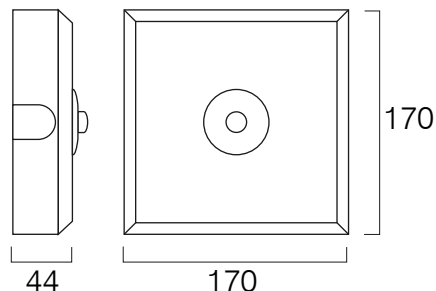

Technical Drawing

Options suffix

ST	Self Test Emergency
DALI	Emergency
W	White Finish
S	Silver Finish
B	Black Finish

EMERGENCY

egh LIGHTING